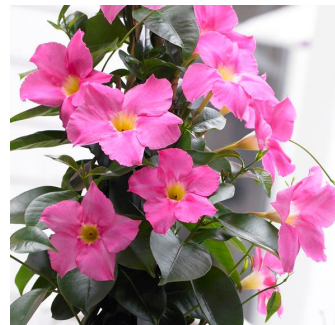

## Mandevilla Bloom Bells ®

- Mandevilla Lipgall *60 plants/tray*
- **Pink (Lipgall Pinky Flash 2 (P))** roze/pink
  - **Red (Momochako Red 5 (P))** rood /red

NL

Compact groeiende mandevilla. Geschikt voor vertakte planten (vanaf 10cm pot) en bij vormen. (17-19cm pot)

UK

Compact growing mandevilla for use as bush-type (starting from 10cm pot) and can be used by as a pyramid/triangle shape (17-19cm pot).

Red (P)

Pink (P)