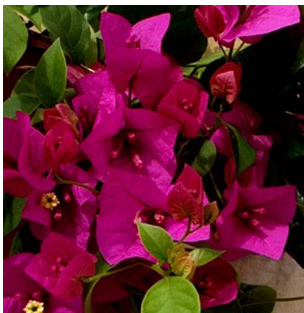

Bougainvillea

- Bougainvillea 60 plants/tray
- **Alexandra** helderpaars/lighting purple
 - **Elisabeth** donkerpaars/dark purple
 - **Goldsun** geel /yellow
 - **Miss Butt** rood-licht paars/red-light purple
 - **Oag** rood-oranje /red-orange
 - **Shubra** wit/white
 - **Sunset** oranje-roze/orange-rose

NL

Rijkbloeiende kuipplant in diverse kleuren voor stam, rekvorm of struik.

UK

Bougainvillea can be grown as a high stem, triangle or pyramid shape in several colours.

Alexandra

Elisabeth

Shubra

Miss Butt